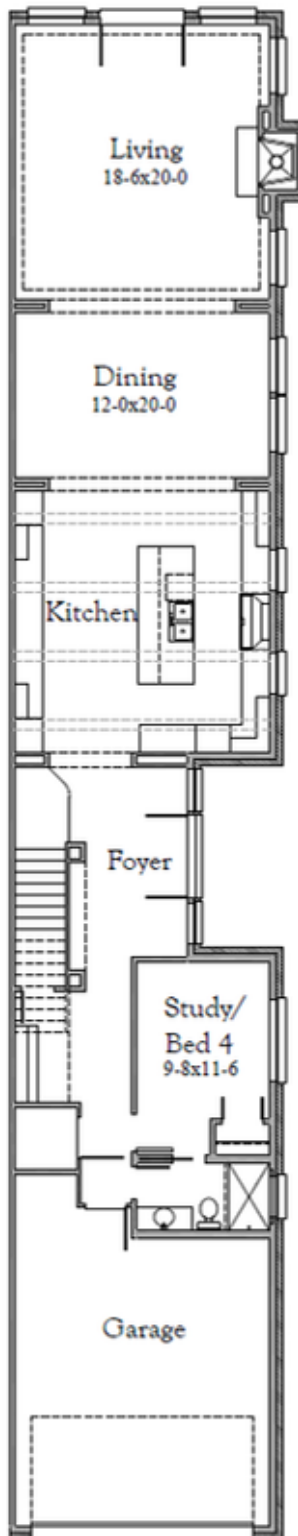

4037 Hawthorne

WESTBRIDGE HOMES
LUXURY HOME BUILDER

Welcome to 4037 Hawthorne

Westbridge Homes is proud to offer this newly designed home with an innovative floor plan.

This 4-bedroom, 4-bath single-family attached home offers two full levels of thoughtfully designed living space, ideal for a low-maintenance, lock-and-leave lifestyle. The primary suite is privately situated on the second floor alongside two additional bedrooms, creating a comfortable and efficient layout for everyday living or hosting guests. A first-floor bedroom provides flexible use as a guest suite or home office, perfect for today's live-work needs.

1st Floor

2nd Floor

exterior details

Metal Front Door

Gas Lanterns

Modern
Address Numbers

30yr Composition
Shingle

Keyless
Entry Set

interior details

7.5" WHITE OAK

INTERIOR DOOR HARDWARE
BALDWIN: SQUARE RESERVE
FINISH: SATIN NICKEL

DOOR HINGES TO MATCH

INTERIOR PAINT
WALL + CABINET
SW 7757
REFLECTIVE WHITE
FINISH: FLAT ON WALLS

(UNLESS NOTED)