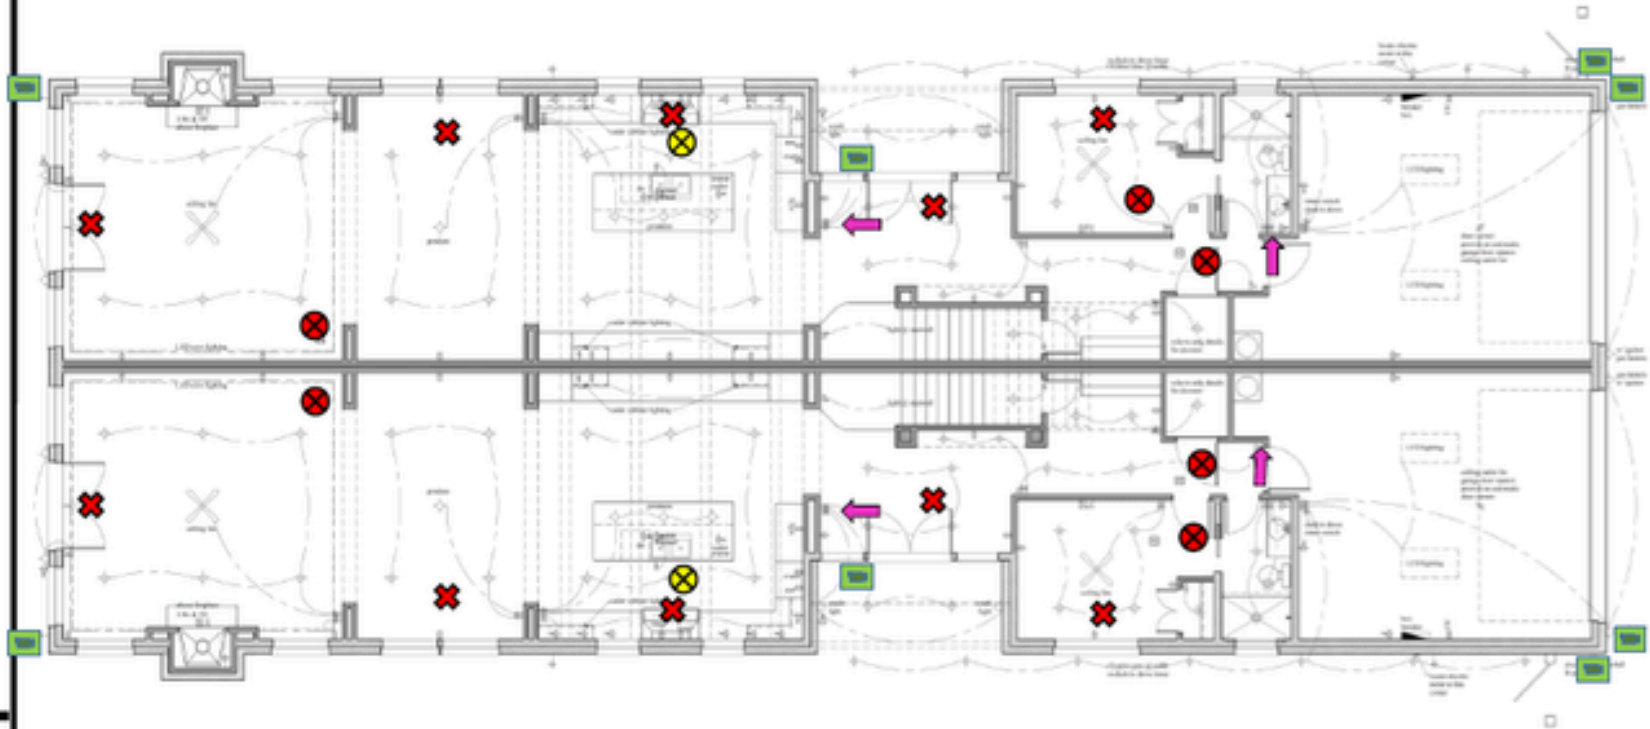

CDAV

jimmy@cdaudiovideo.com

SECURITY PREWIRE

4035/4037 Hawthorne

Security Prewire

- ➡ Security Keypad
- ⊗ Monitored Smoke/CO2
- ⊗ Monitored Heat
- ⊗ Monitored Glass Break
- ▲ Siren
- AV Closet
- 📷 Camera Location