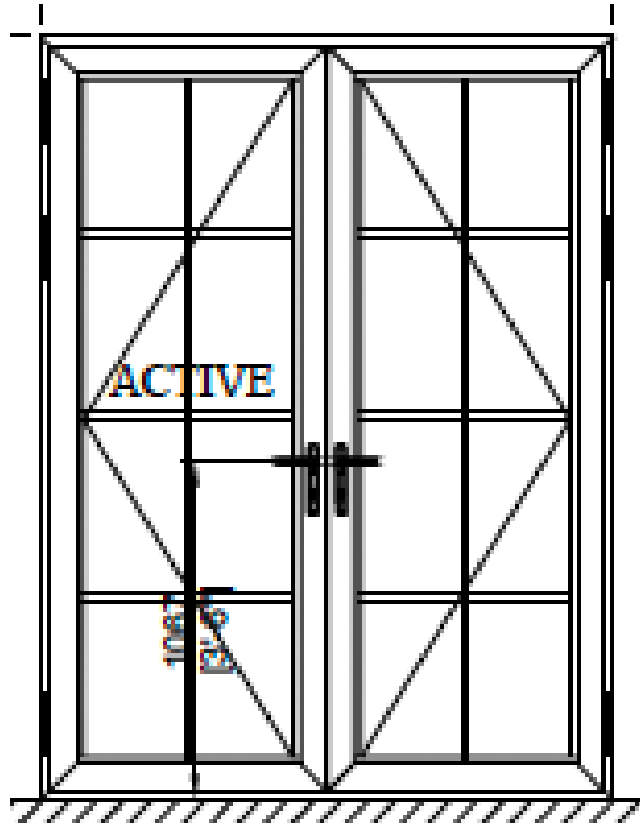

4037 Hawthorne

WESTBRIDGE HOMES
LUXURY HOME BUILDER

Welcome to 4037 Hawthorne

Westbridge Homes is proud to offer this newly designed home with an innovative floor plan.

This 4-bedroom, 4-bath single-family attached home offers two full levels of thoughtfully designed living space, ideal for a low-maintenance, lock-and-leave lifestyle. The primary suite is privately situated on the second floor alongside two additional bedrooms, creating a comfortable and efficient layout for everyday living or hosting guests. A first-floor bedroom provides flexible use as a guest suite or home office, perfect for today's live-work needs.

1st Floor

2nd Floor

exterior details

Metal Front Door

Gas Lanterns

Modern
Address Numbers

30yr Composition
Shingle

Keyless
Entry Set

interior details

7.5" WHITE OAK

INTERIOR DOOR HARDWARE
BALDWIN: SQUARE RESERVE
FINISH: SATIN NICKEL

DOOR HINGES TO MATCH

INTERIOR PAINT
WALL + CABINET
SW 7757
REFLECTIVE WHITE
FINISH: FLAT ON WALLS

(UNLESS NOTED)