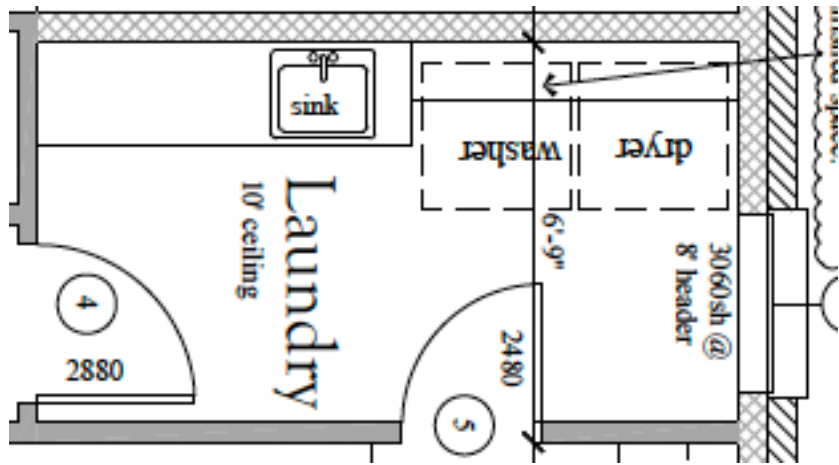

Utility

Wall tile

Floor Tile

AV Prewire

4035/4037 Hawthorne

AV Prewire

-  Phone/Data/Doorbell
-  Dmarc/ Service Provider Incoming
-  TV - (2)Cat6
-  TV - (3)Cat6
-  Shade
-  In-Ceiling Speaker
-  In-Wall Speaker
-  LCR Speaker
-  Landscape Speaker Stub out
-  In-Wall Subwoofer
-  Wireless Access Point
-  Conduit
-  AV Closet