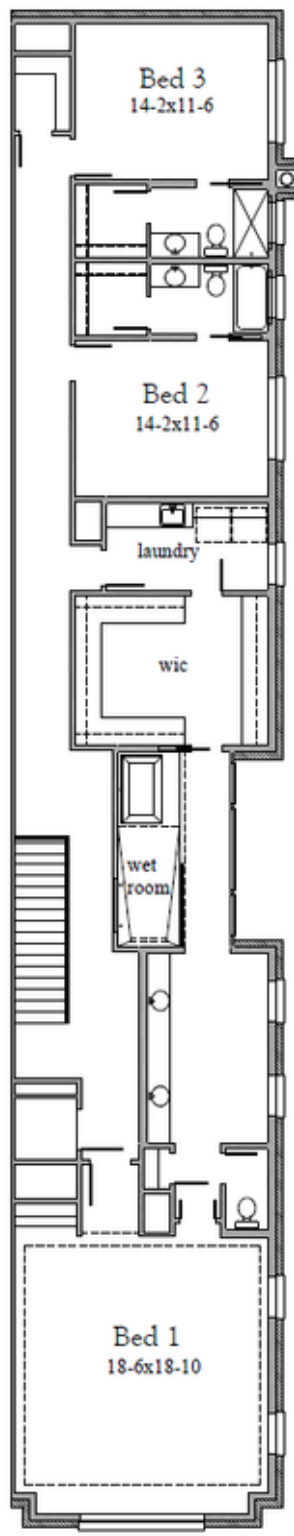

4037 Hawthorne

WESTBRIDGE HOMES
LUXURY HOME BUILDER

Welcome to 4037 Hawthorne

Westbridge Homes is proud to offer this newly designed home with an innovative floor plan.

This 4-bedroom, 4-bath single-family attached home offers two full levels of thoughtfully designed living space, ideal for a low-maintenance, lock-and-leave lifestyle. The primary suite is privately situated on the second floor alongside two additional bedrooms, creating a comfortable and efficient layout for everyday living or hosting guests. A first-floor bedroom provides flexible use as a guest suite or home office, perfect for today's live-work needs.

1st Floor

2nd Floor

exterior details

Metal Front Door

Gas Lanterns

Modern
Address Numbers

30yr Composition
Shingle

Keyless
Entry Set

interior details

7.5" WHITE OAK

INTERIOR DOOR HARDWARE
BALDWIN: SQUARE RESERVE
FINISH: SATIN NICKEL

DOOR HINGES TO MATCH

INTERIOR PAINT
WALL + CABINET
SW 7757
REFLECTIVE WHITE
FINISH: FLAT ON WALLS

(UNLESS NOTED)