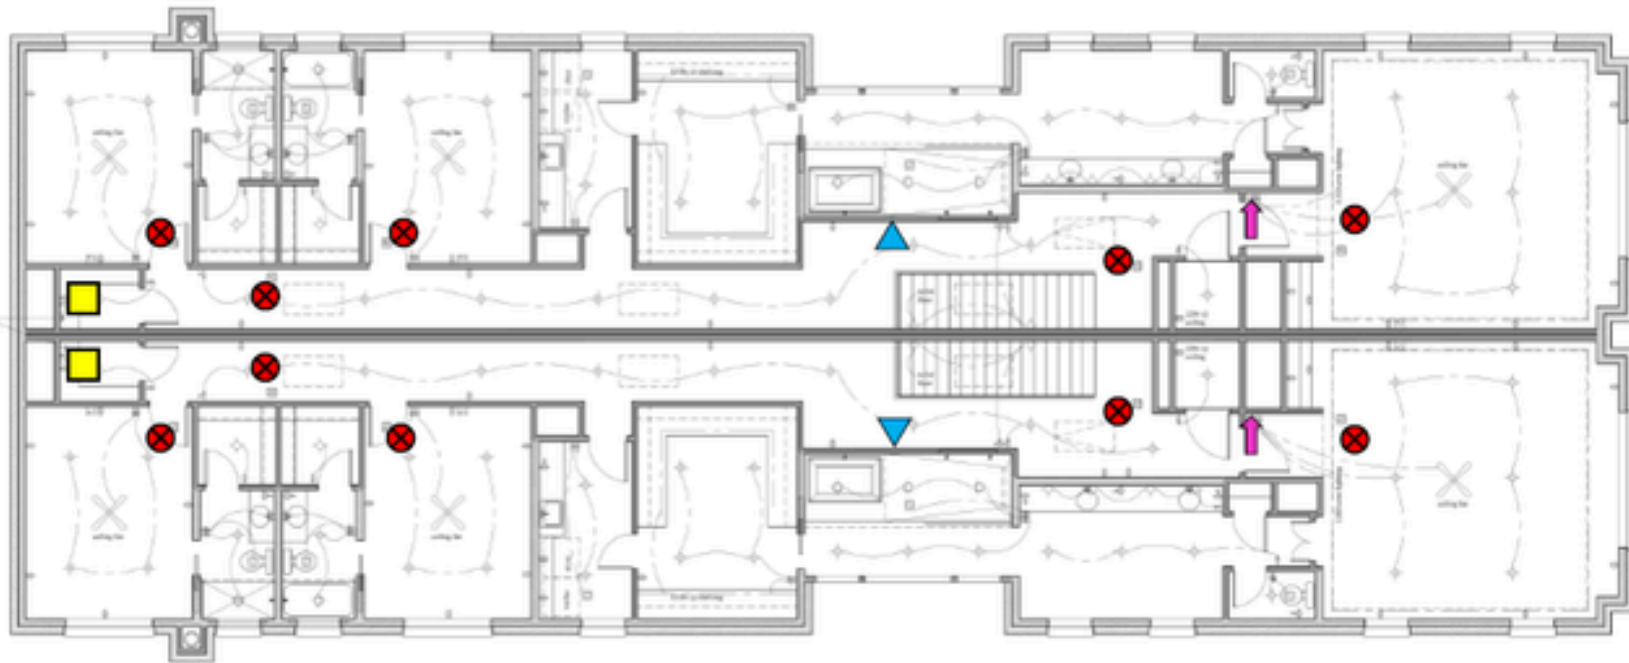

SECURITY PREWIRE

4035/4037 Hawthorne

Security Prewire

- Security Keypad
- Monitored Smoke/CO2
- Monitored Heat
- Monitored Glass Break
- Siren
- AV Closet
- Camera Location

CDV

jimmy@cdaudiovideo.com